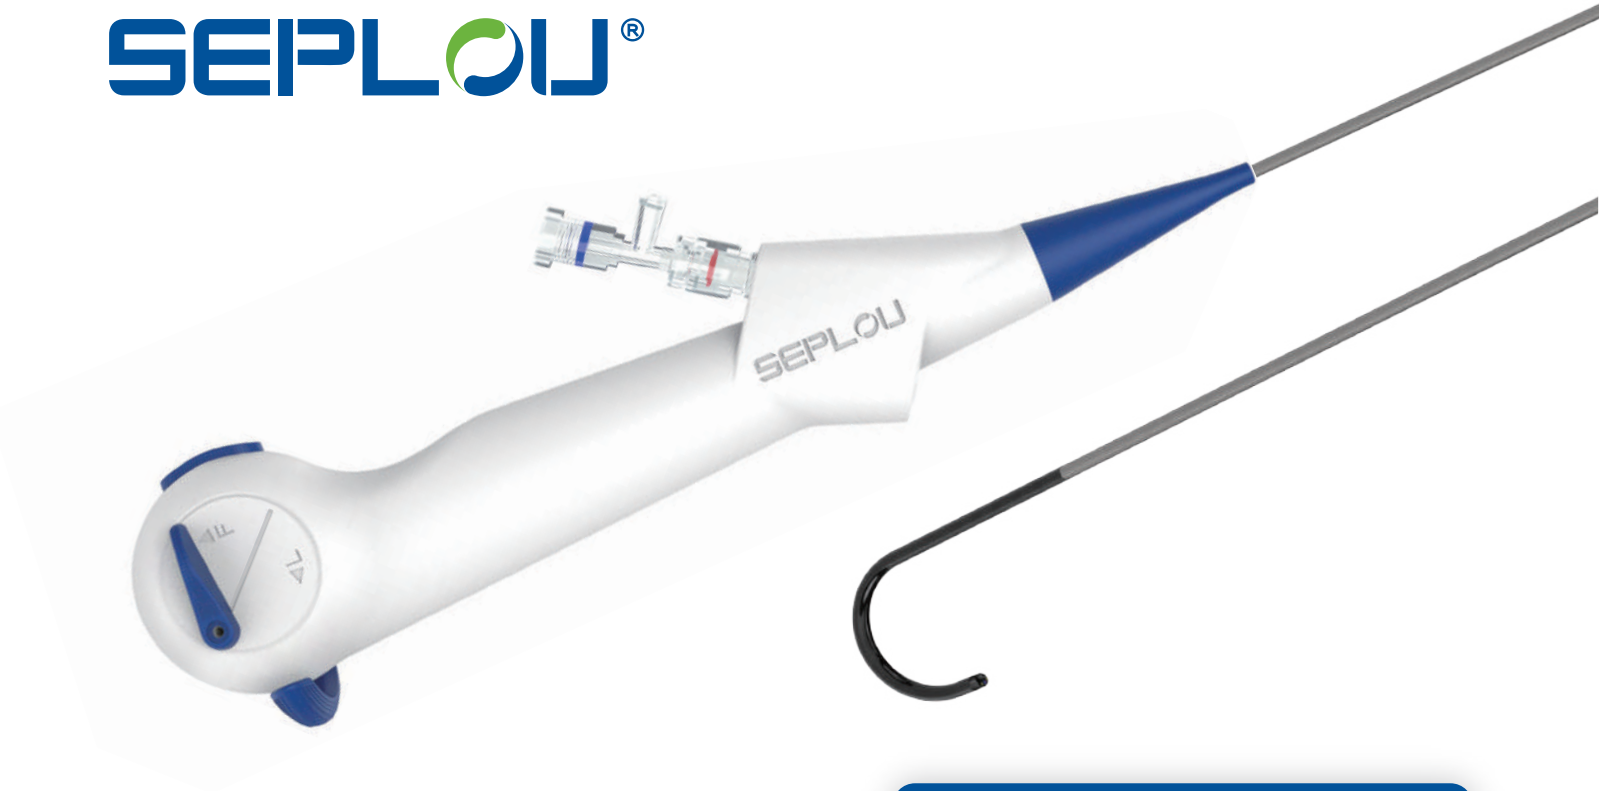

7.5 Fr

Single-Use Digital Flexible

Ureteroscope

Water-proof Handle

Deflection Lock

285° Deflection

Passive Deflection

160K Pixels CMOS

Dual Illumination

Model	
URS3006 / URS3006E	
Optical System	
Field of view	120°
Direction of view	0°
Depth of view	3-50 mm
Definition	160k pixels
Insertion Part	
Bending deflection	285° UP/DOWN
Outer diameter	7.5 Fr
Distal diameter	6.6 Fr
Working length	650 mm
Channel	
Working channel	3.6 Fr